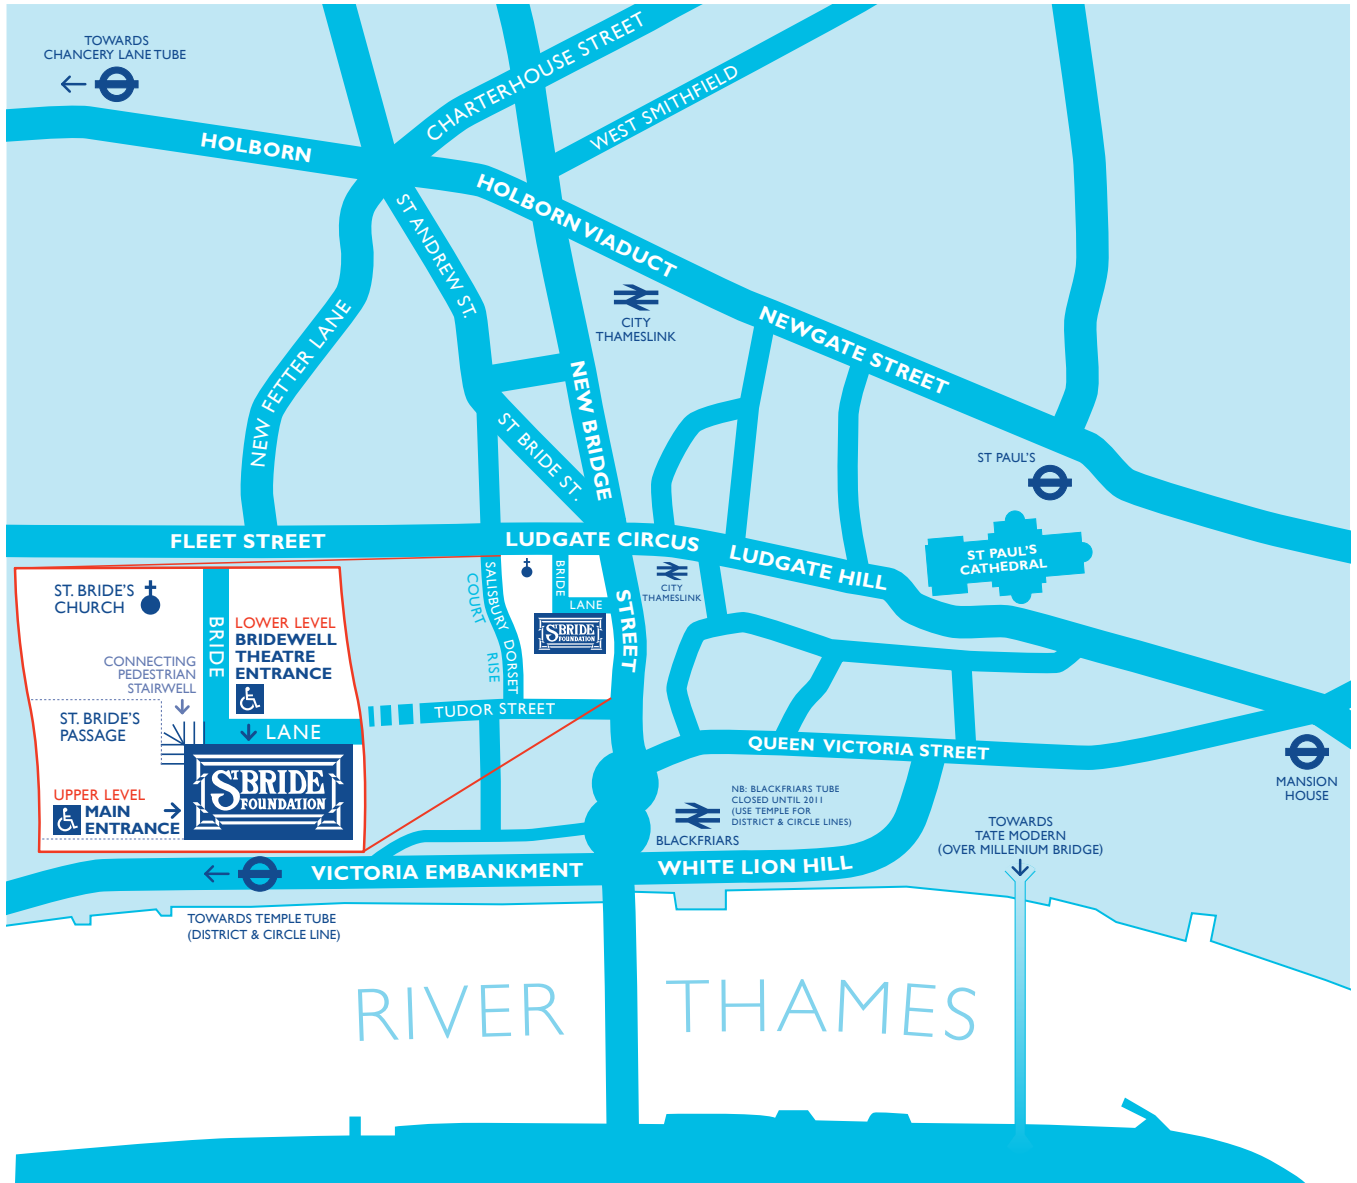

Reach the St Bride Foundation

NB: Blackfriars Tube is closed until 2011 (use Temple for District & Circle lines).

By Tube

Temple District & Circle line (13 mins to Foundation)

St Paul's Central line (7 mins to Foundation)

By Bus

Fleet Street 4, 11, 15, 23, 26, 76

New Bridge Street 45, 63, 172

By Rail

City Thameslink (2 minutes to Foundation)

ST BRIDE FOUNDATION

Bride Lane Fleet Street

London EC4Y 8EQ

T 020 7353 3331 F 020 7353 1547

E info@stbridefoundation.org

www.stbridefoundation.org

Car

Nearest NCP Carpark:

Hillgate House, Limeburner Lane, London EC4M 7HY

Open 24 hours a day.

From Ludgate Hill, turn left into Old Bailey, then left into Limeburner Lane

Disabled access to the Foundation via St Bride's Passage entrance from Salisbury Court.

Please contact us for more precise directions.