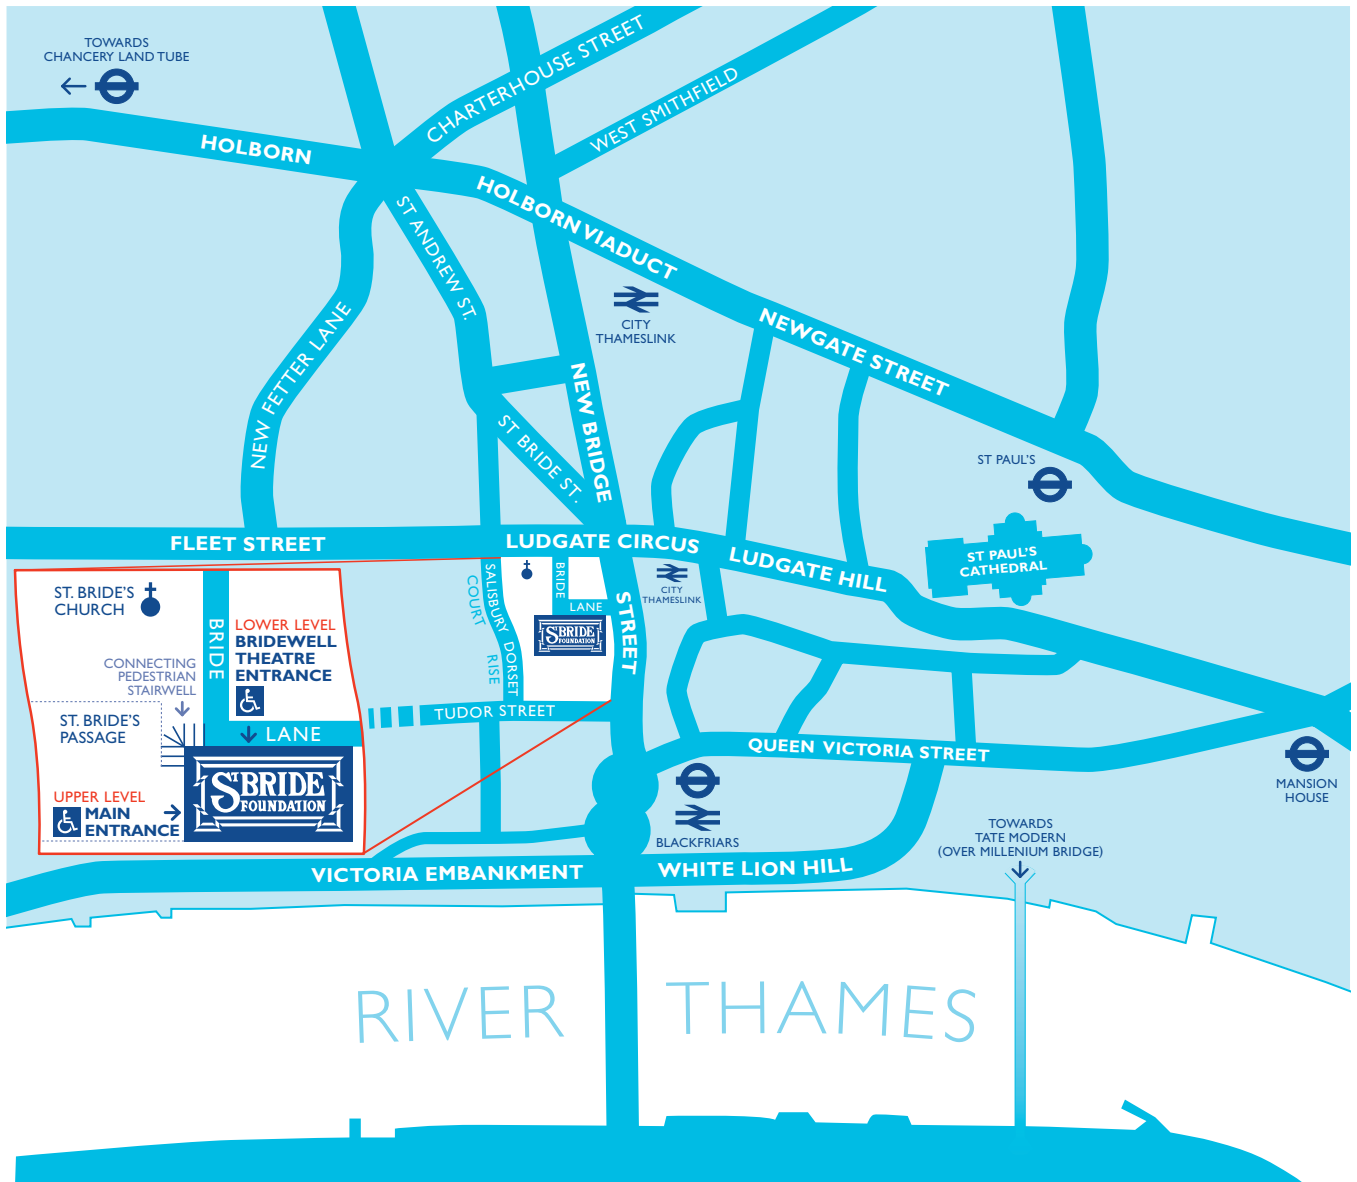

Reach the St Bride Foundation

By Tube

Blackfriars District & Circle line (3 mins to Foundation)
St Paul's Central line (7 mins to Foundation)

By Bus

Fleet Street 4, 11, 15, 23, 26, 76
New Bridge Street 45, 63, 172

By Rail

City Thameslink (2 minutes to Foundation)

ST BRIDE FOUNDATION

Bride Lane Fleet Street
London EC4Y 8EQ

T 020 7353 3331 F 020 7353 1547

E info@stbridefoundation.org

www.stbridefoundation.org

Car

Nearest NCP Carpark:

Hillgate House, Limeburner Lane, London EC4M 7HY

Open 24 hours a day.

From Ludgate Hill, turn left into Old Bailey,
then left into Limeburner Lane

Disabled access to the Foundation via St Bride's Passage
entrance from Salisbury Court.